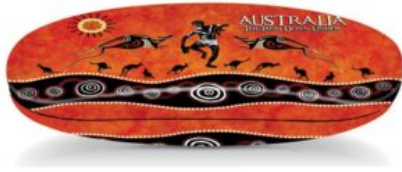

SUNGLASSES CASE AUSTRALIA THE LAND DOWNUNDER

[Read More](#)

SKU: MOA-SGCASE-06

Price: $14.00 *ex GST

Product Tier Price:

Qty 10 - 49 : $13.75

Qty 50 - 99 : $13.50

Qty 100 - Up : $13.25