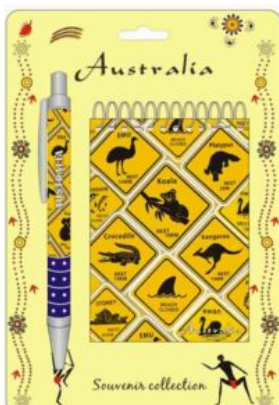

## STATIONERY - NOTEPAD AND PEN SETS

### PEN AND NOTEBOOK ANIMALS

[Read More](#)

**SKU:** MOA-PN-AN2

**Price:** \$7.50 \*ex GST