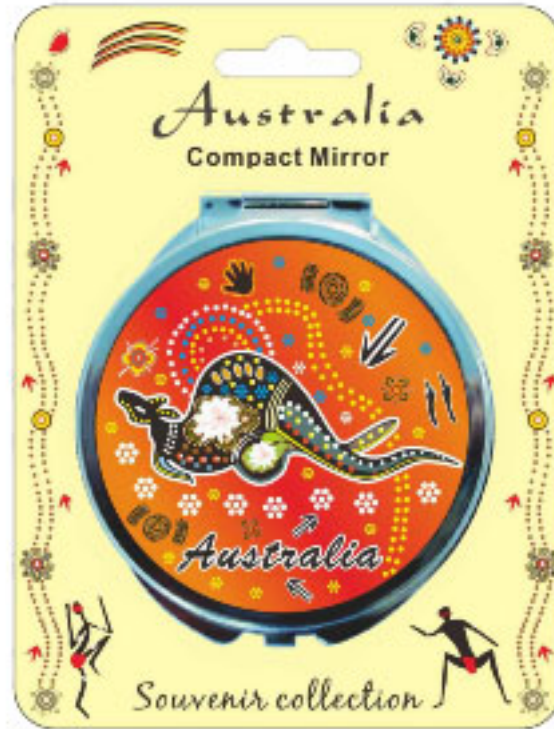

MIRRORS

Wholesale customers: Bulk Buy deals are available when purchasing mixed designs.